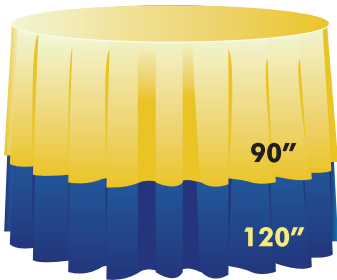

4' Round

1 table skirt will go all the way around

5' Round

2 table skirts will go all the way around

30" x 4'

1 table skirt will go all the way around

5.5' Round

2 table skirts will go all the way around

6' Round

2 table skirts will go all the way around

30" x 5'

1 table skirt will go most of the way around and leave a 1' gap

30" x 6'

1 table skirt will go most of the way around and leave a 2' gap

30" Rnd/30"H

30" Rnd/42"H

Spandex covers whole table

30" x 8'

1 table skirt will cover the front and 2 sides
30"x96" spandex will cover the whole table