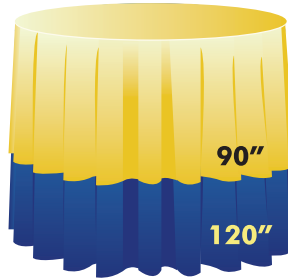

4' Round

1 table skirt will go all the way around

5' Round

2 table skirts will go all the way around

30" x 4'

1 table skirt will go all the way around

5.5' Round

2 table skirts will go all the way around

6' Round

2 table skirts will go all the way around

30" x 5'

1 table skirt will go most of the way around and leave a 1' gap

30" x 6'

1 table skirt will go most of the way around and leave a 2' gap

30" Rnd/30"H

30" Rnd/42"H

Spandex covers whole table

30" x 8'

1 table skirt will cover the front and 2 sides
30"x96" spandex will cover the whole table