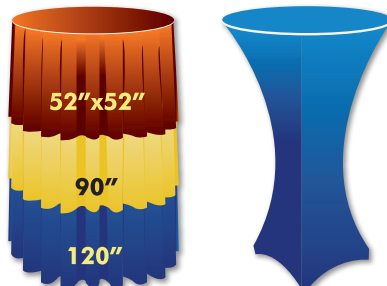

4' Round

1 table skirt will go all the way around

5' Round

2 table skirts will go all the way around

30" x 4'

1 table skirt will go all the way around

5.5' Round

2 table skirts will go all the way around

6' Round

2 table skirts will go all the way around

30" x 5'

1 table skirt will go most of the way around and leave a 1' gap

30" x 6'

1 table skirt will go most of the way around and leave a 2' gap

30" Rnd/30"H

30" Rnd/42"H

Spandex covers whole table

30" x 8'

1 table skirt will cover the front and 2 sides
30"x96" spandex will cover the whole table